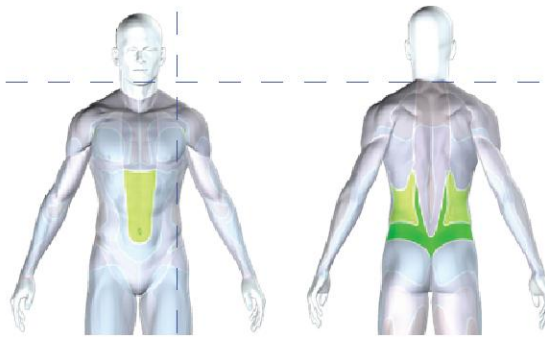

CLIMALITE®