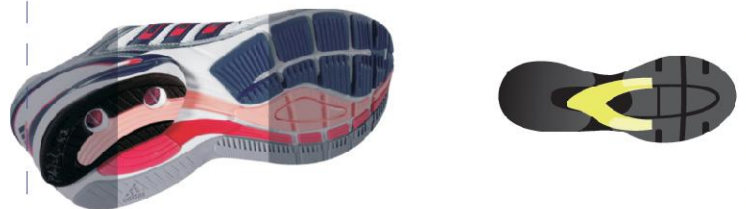

TORSION SYSTEM®

Lightweight arch support that allows the forefoot and rearfoot to move independently for better surface adaptation and stability.