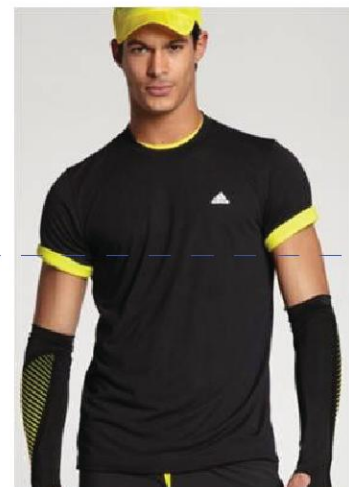

Uses 70% less energy

Uses 50% less chemicals