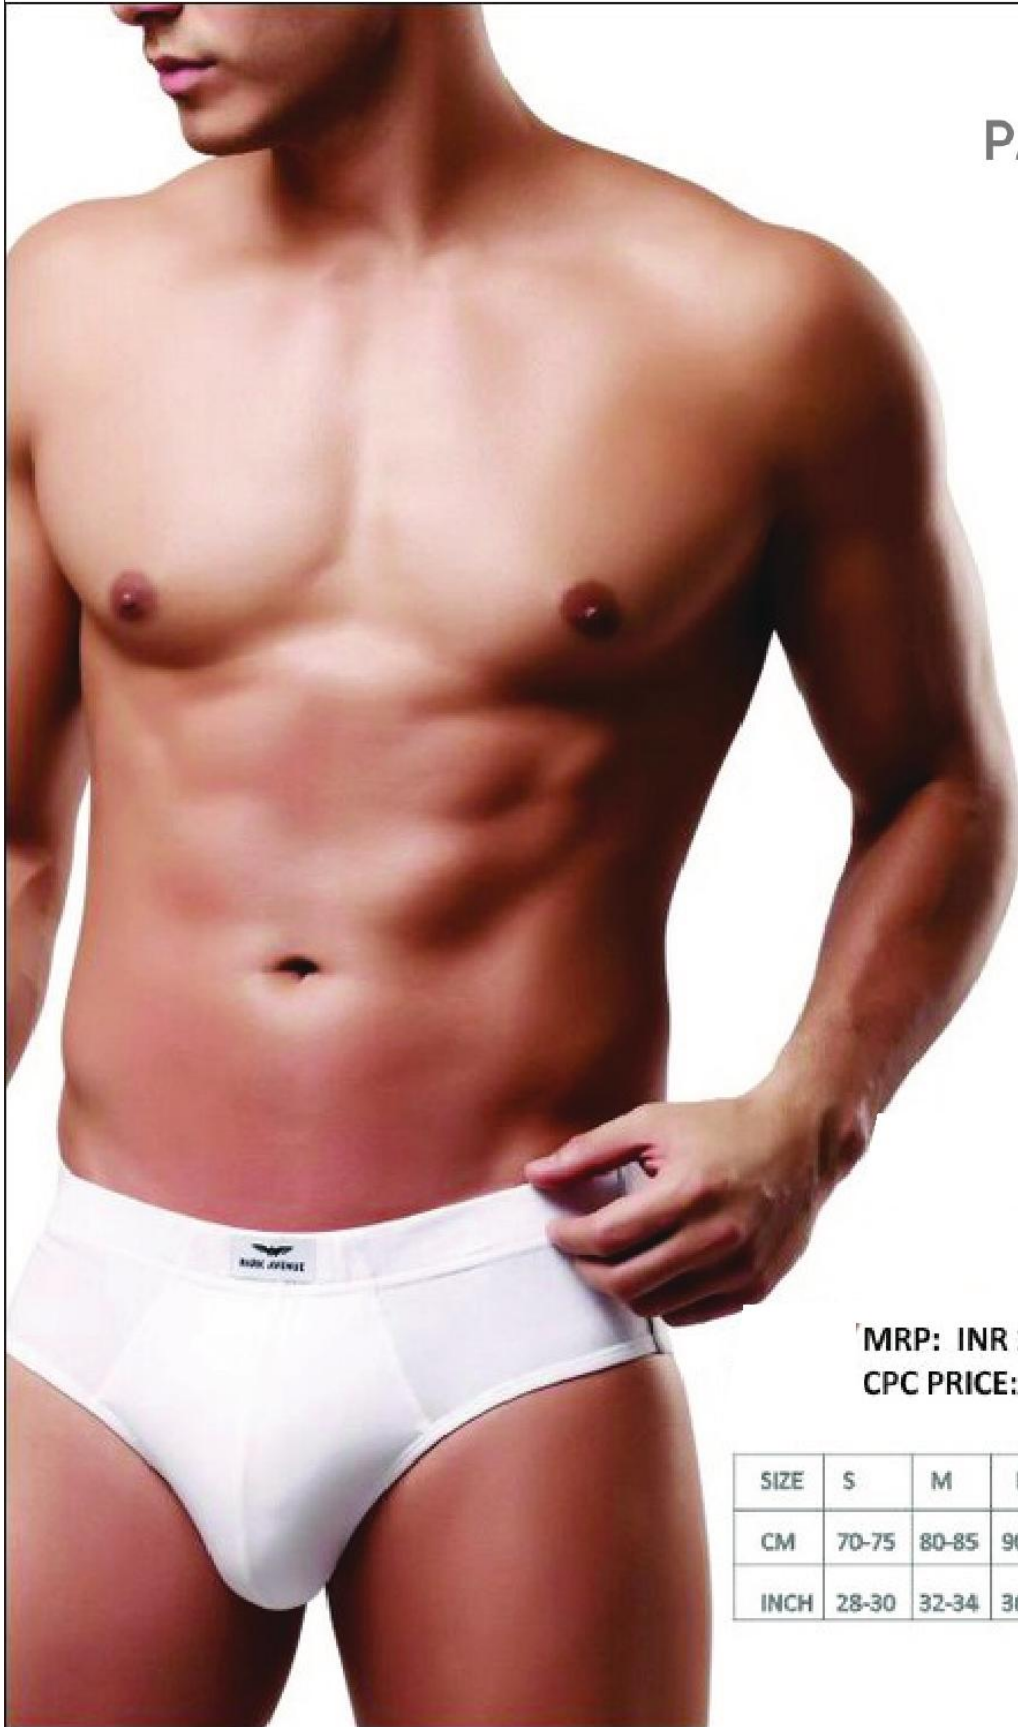

UNDER GARMENTS

PARK AVENUE

Brief

MRP: INR 175

CPC PRICE: _____

SIZE	S	M	L	XL
CM	70-75	80-85	90-95	100-105
INCH	28-30	32-34	36-38	40-42